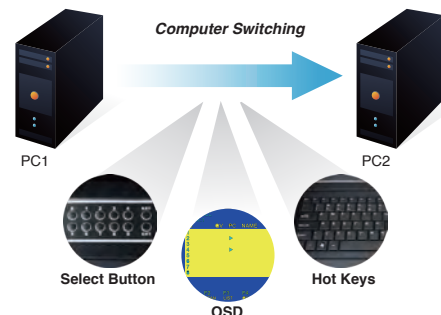

## Remotely Access your Servers from Anywhere

PLANET offers a complete 8/16-Port Combo IP KVM Switch solution, including PS/2-USB VGA KVM and PS/2-USB VGA LCD KVM, for company server room or testing facilities. With the innovative IP-based technology, PLANET has turned the traditional KVM switches into true networking devices.

From across the room, down the street or halfway around the globe, PLANET Combo IP KVM Switch Series can be accessed from any computer on the LAN, WAN or Internet. Multiple computers can be managed via only one single set of monitor, keyboard and mouse directly. The iMac, Power Mac and Sun systems are also supported.

Moreover, PLANET Combo IP KVM Switch Series features the patented design of the availability of USB and PS/2 interface connection, user-friendly OSD utility and daisy-chain function. The Combo IP KVM Switch solution frees up more table and rack space for users in addition to saving the cost of multiple keyboards, mice and monitors.

## Computer Switching

There are three convenient methods provided by PLANET Combo IP KVM Switch Series to access any computer connected to the installation:

- Port select button
- Hotkeys on keyboard
- OSD (on screen display) at local client and remote client