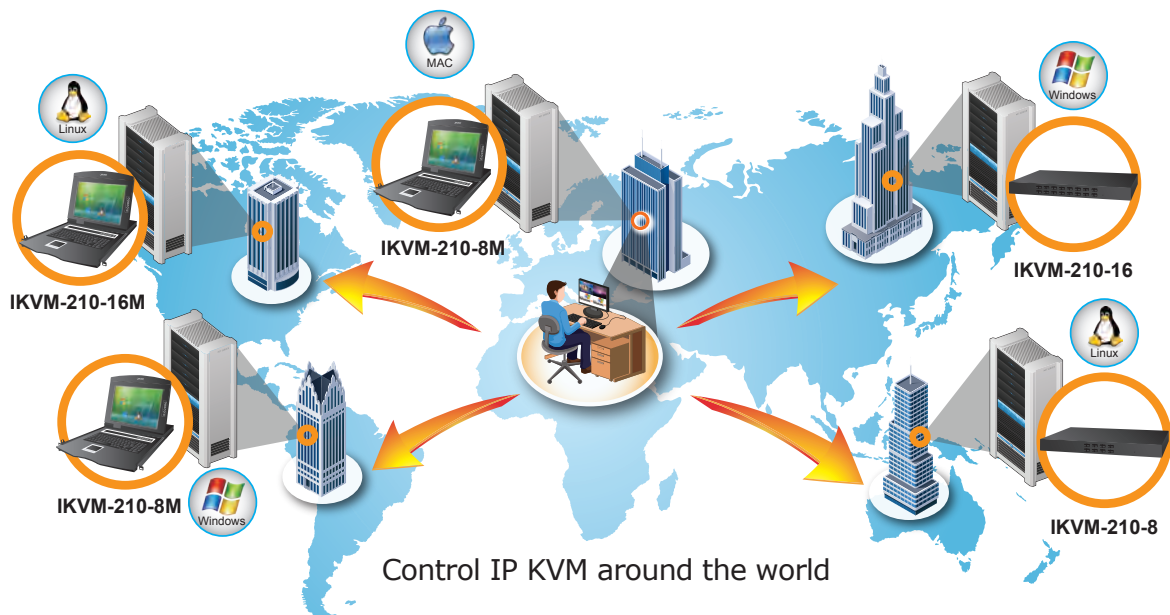

# IP KVM Switches

## Remotely Access your Servers from Anywhere

PLANET offers a complete 8/16-Port Combo IP KVM Switch solution, including PS/2-USB VGA KVM and PS/2-USB VGA LCD KVM, for company server room or testing facilities. With the innovative IP-based technology, PLANET has turned the traditional KVM switches into true networking devices.

From across the room, down the street or halfway around the globe, PLANET Combo IP KVM Switch Series can be accessed from any computer on the LAN, WAN or Internet. Multiple computers can be managed via only one single set of monitor, keyboard and mouse directly. The iMac, Power Mac and Sun systems are also supported.